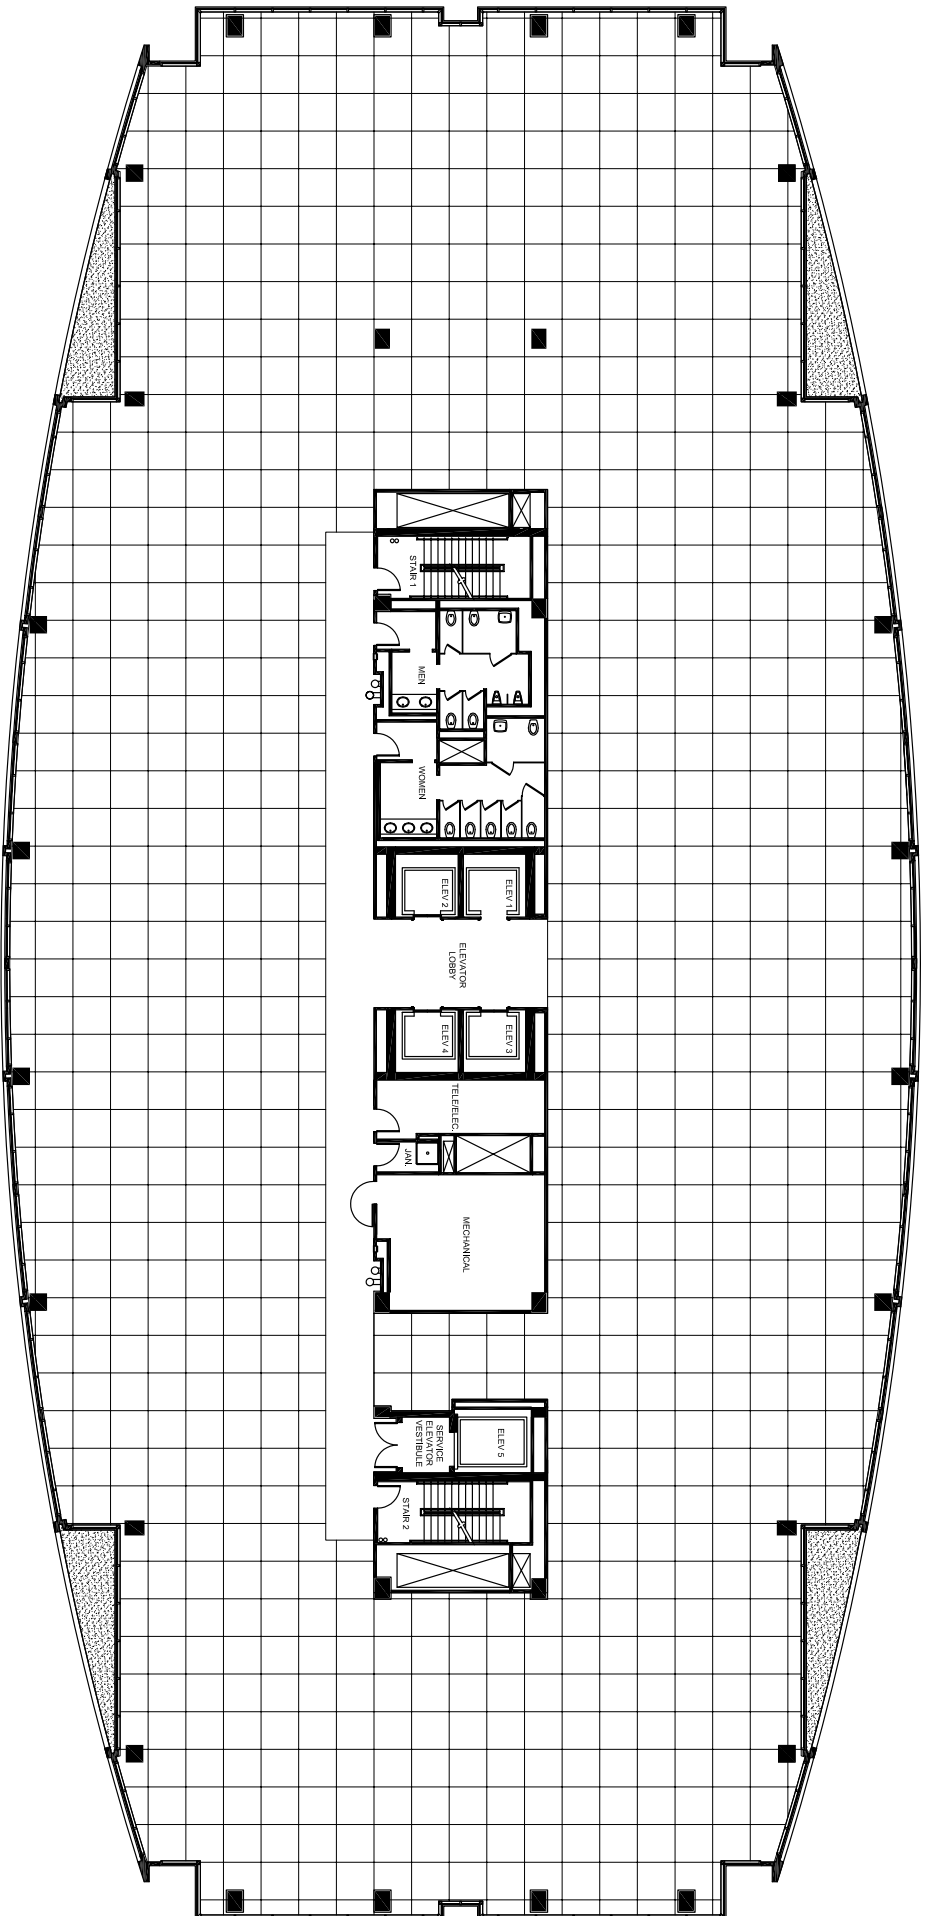

1000 Waterford
Typical Floors

25,943 RSF

□ LEGEND = 5' x 5'