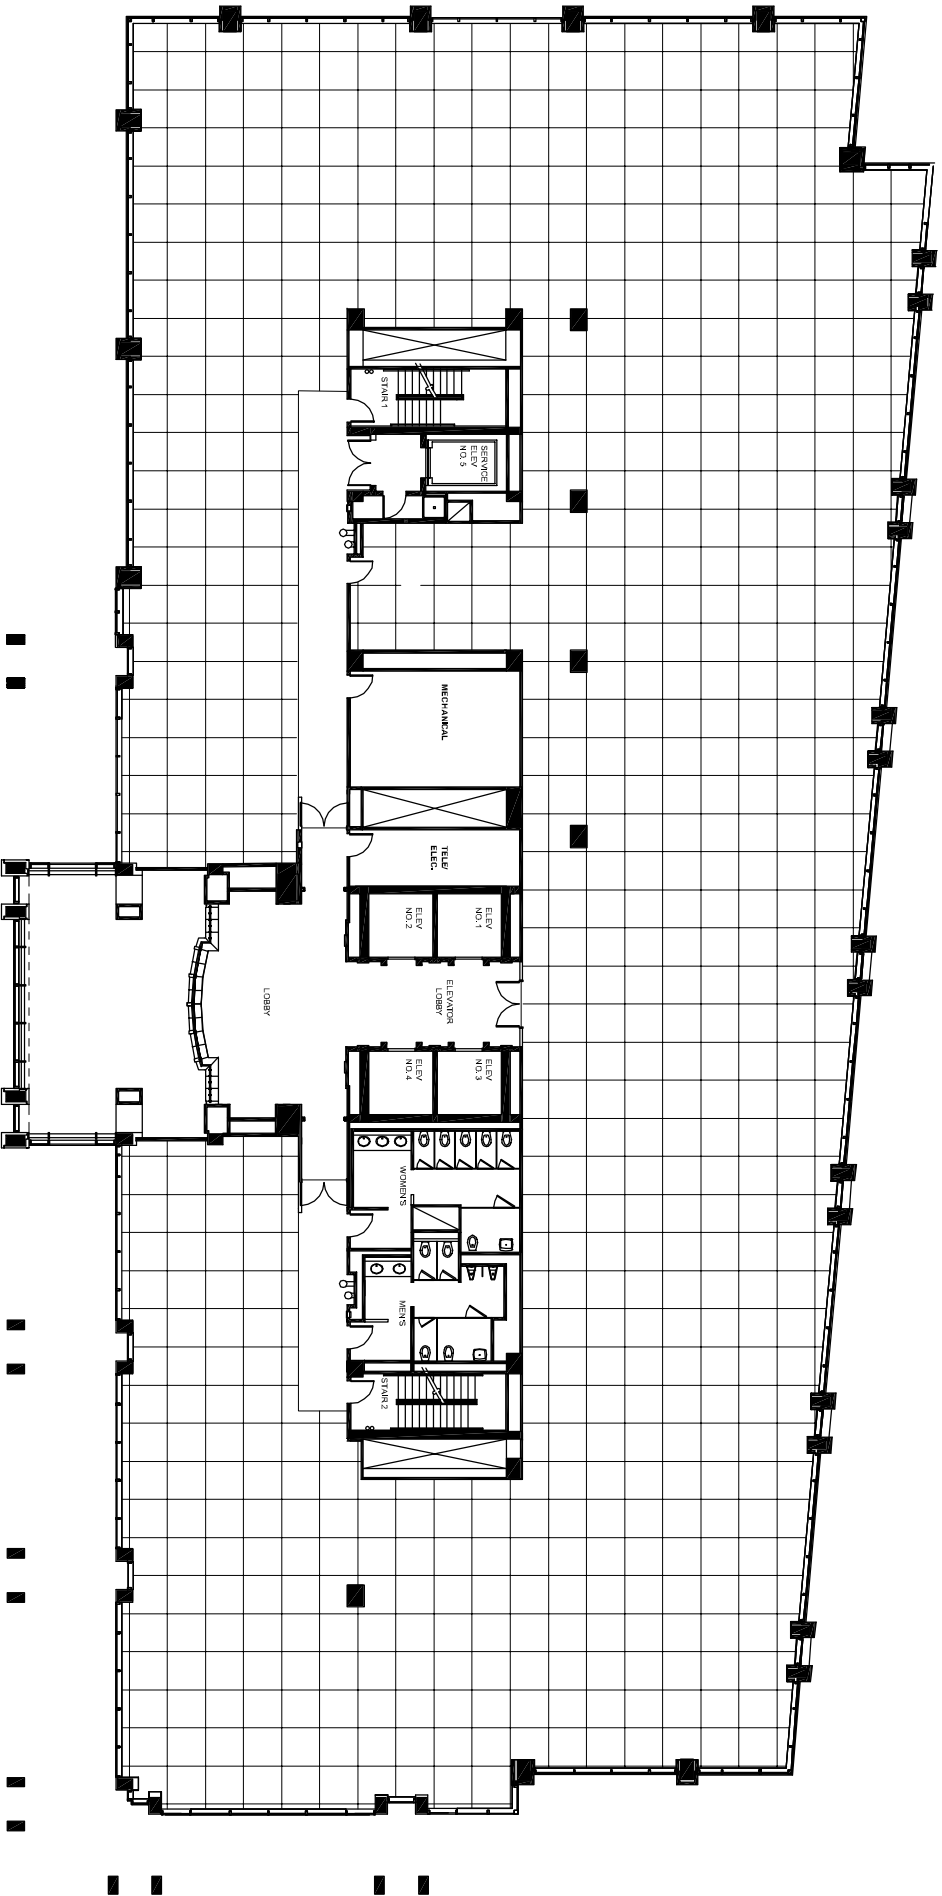

**Waterford**  
701 Building – Second Floor

□ LEGEND = 5' x 5'

**20,197 RSF**